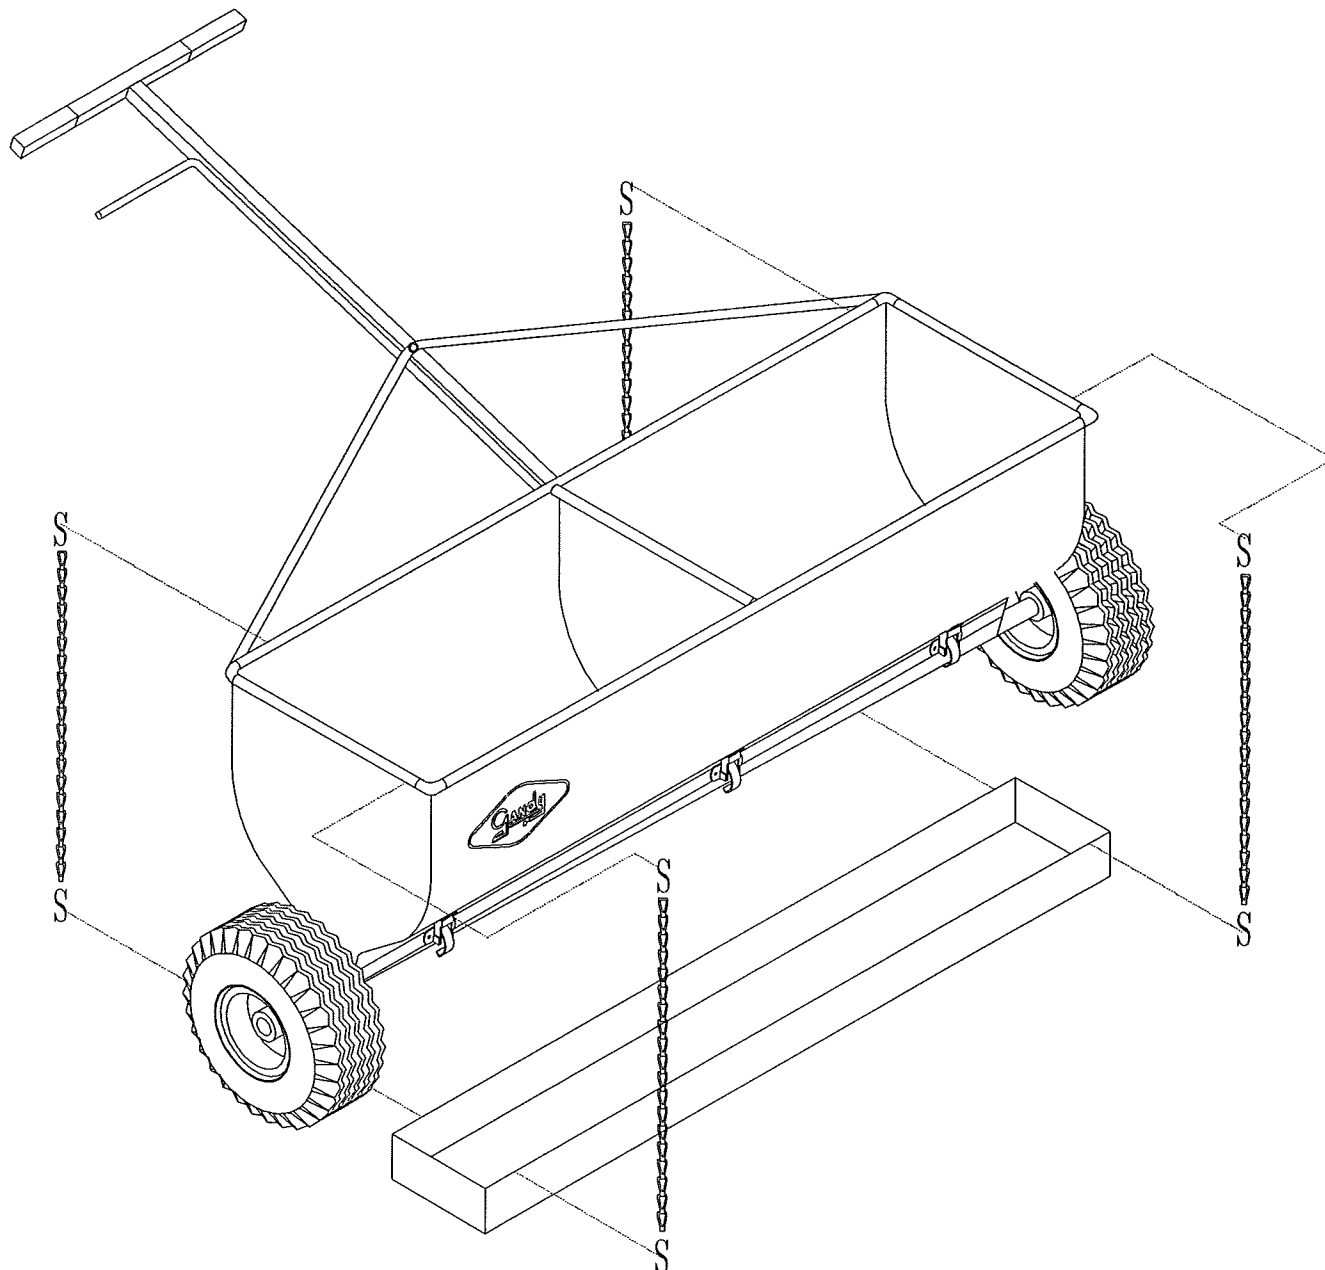

PARTS AND PACKING LIST

SINCE 1936, THE GRANULAR APPLICATOR PEOPLE

528 Gandrud Road, Owatonna Minnesota 55060 U.S.A. 507/451-5430

28368584 CALIBRATION PAN ONLY, For 36" Spreader

Attach calibration pans with chain, wire or appropriate suspender to be provided by customer.