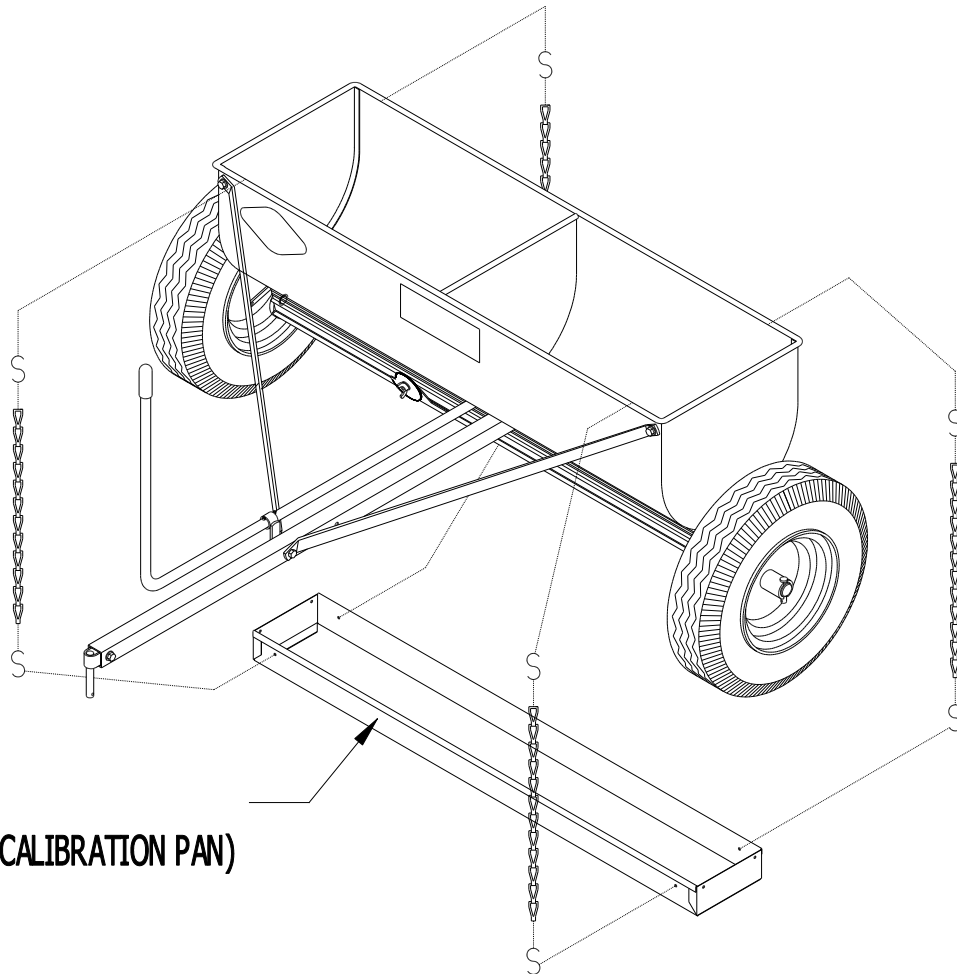

Illustrated Parts & Packing List

528 Gandrud Road, Owatonna, MN 55060

For a complete distributor & dealer list go to www.gandy.net

28428584 Calibration Pan Only For 42-inch Spreader

1 28428584 Calibration Pan For 42-inch Hopper Only

**Attach Calibration Pan with chain, wire or appropriate suspender to catch material.
Attachments to be provided by customer.**

**28428584
(42-INCH CALIBRATION PAN)**

Drawing: 28428584
December 19, 2006
Revised From (6/25/2002)
(28428584) mw
Printed in the USA