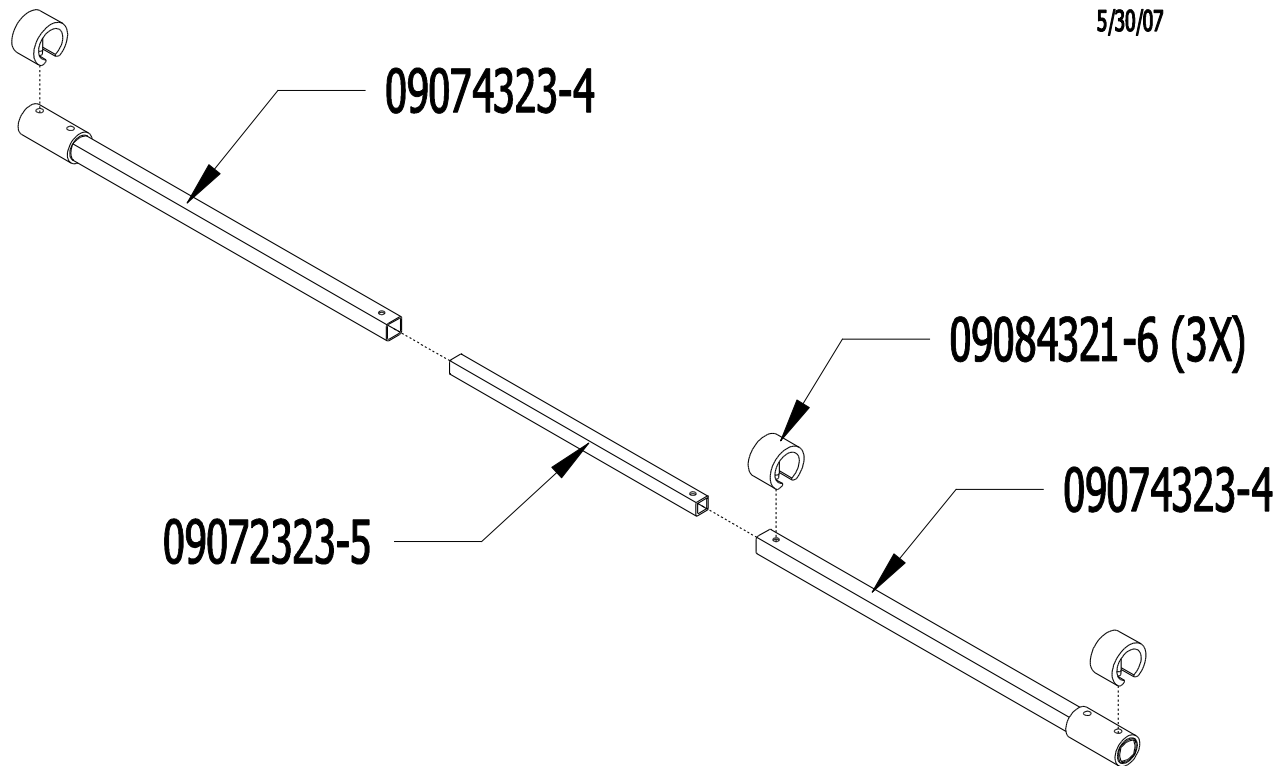

## Connector Tube Package

**For Connecting Two Row Applicators for Four Rows  
From 26-inch to 80-inch Row Spacing**

**One Carton Containing The Following:**

- 1..... 09072323-5..... Connector Tube, 23-3/4-Inch
- 2..... 09074323-4..... Connector Tube, Female, 26-3/4-Inch
- 3..... 09084321-6..... Plastic Locking Collar

09074232  
5/30/07

GDY-09074323-PPL  
Drawing: 09074323  
April 13, 2009  
Revised From (5/30/07)  
Printed in the USA