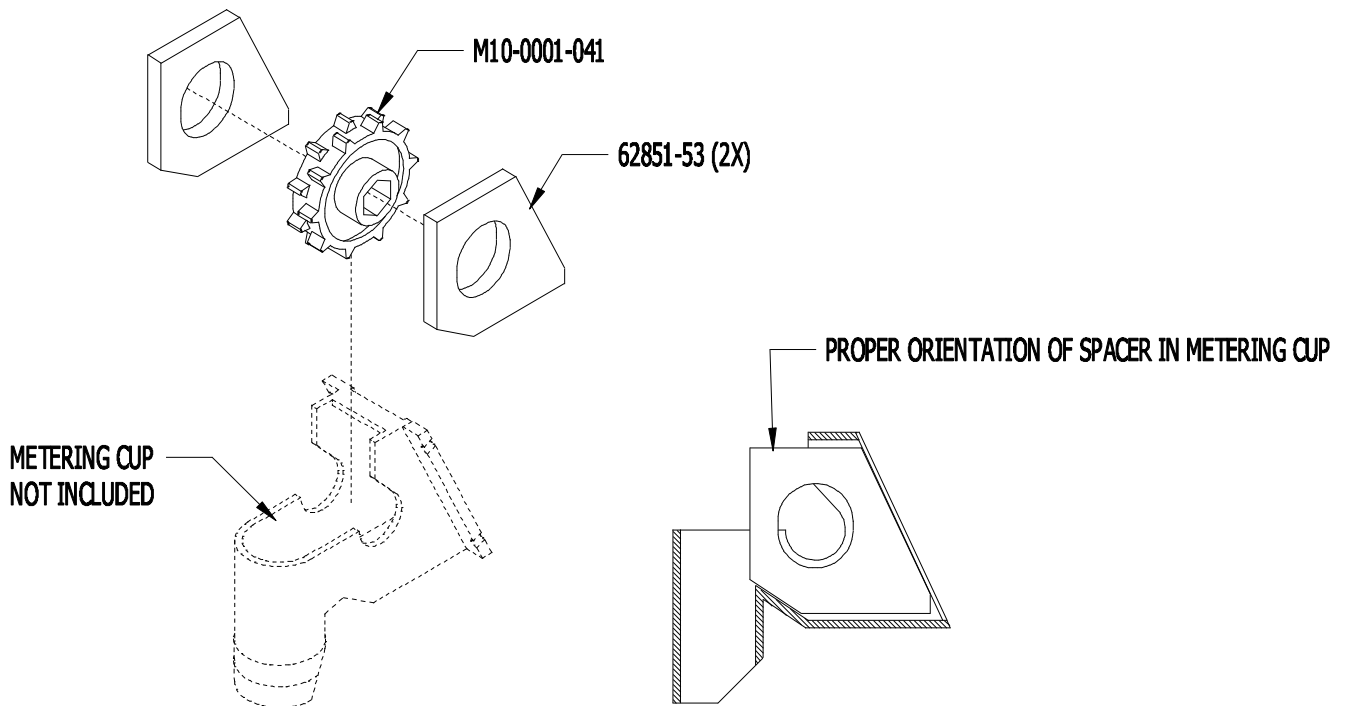

Illustrated Parts & Packing List

528 Gandrud Road, Owatonna, MN 55060

For a complete distributor & dealer list go to www.gandy.net

09096921R

Half-Rate Fertilizer (F) Red Wheel Package

- 1 M10-0001-041 Half-Rate Metering Wheel, Fertilizer (F), Red
- 2 62851-53 Spacer Block, 5/16 (Plastic)

GDY-09096921R-PPL
Drawing: 09096921R
February 27, 2009
Revised From (11/21/97)
Printed in the USA